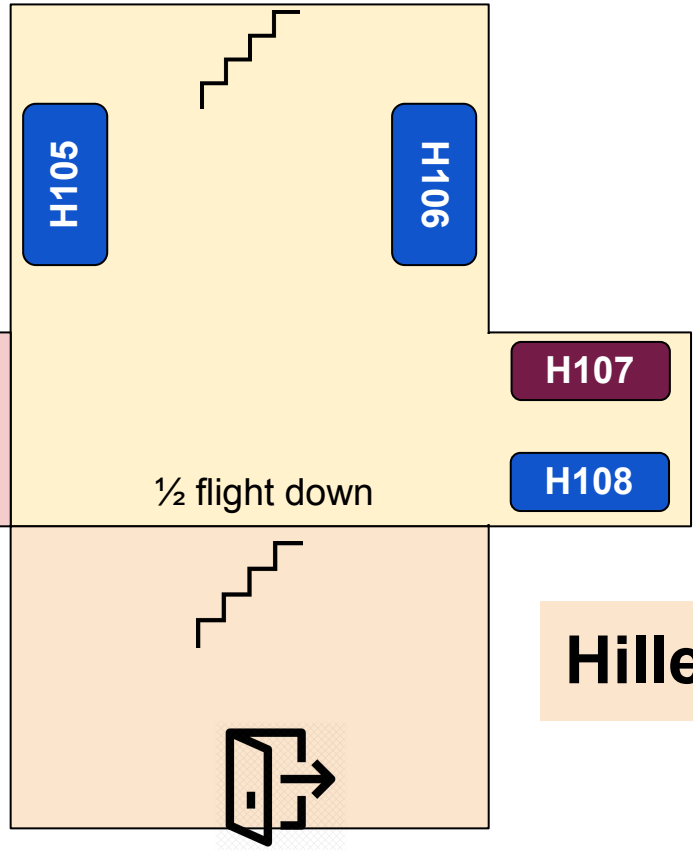

**Key:**  
**Classrooms**  
**Offices**  
**Research Labs**  
**Other**

**Link**

**Harris**

**Hilles**

- |                                    |                              |                                |
|------------------------------------|------------------------------|--------------------------------|
| L103: Suzanne Amador Kane's Office | L107: Daniel Grin's Office   | H105: Intro Physics Lab        |
| L105: Wynn Ho's Office             | L108: Andrea Lommen's Office | H106: Advanced Physics Lab     |
| L106: Paul Thorman's Office        | L109: Ted Brzinski's Office  | H107: Physics Lounge           |
|                                    | L110: Walter Smith's Office  | H108: Clinic for Intro Physics |