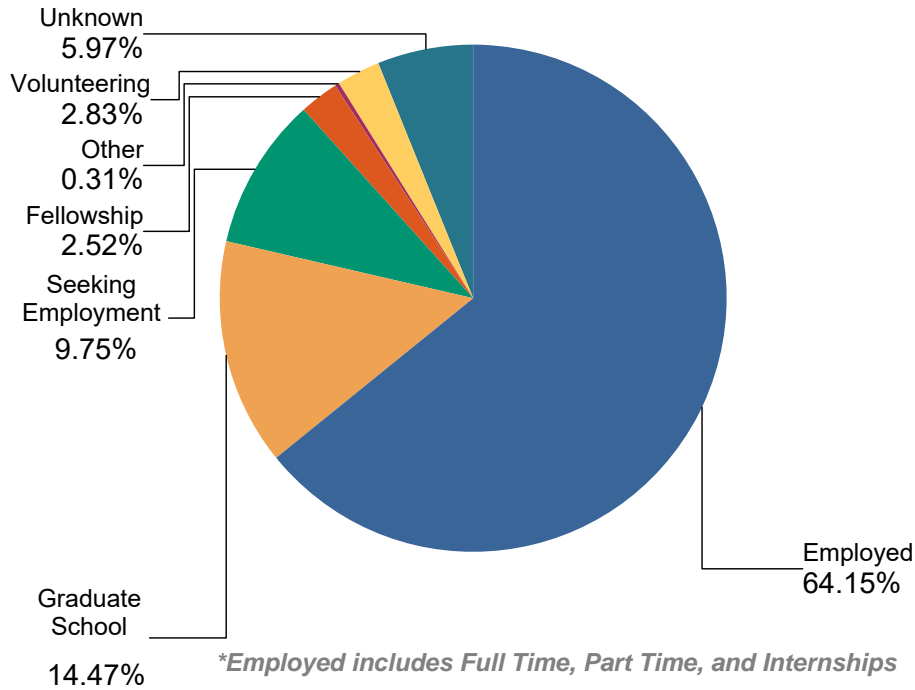

Primary Career Plans

From Senior Survey

Methodology: Members of the Class of 2019 were surveyed at graduation and over the course of the following six months. Additional post-baccalaureate activity data was incorporated from College and social media sources.